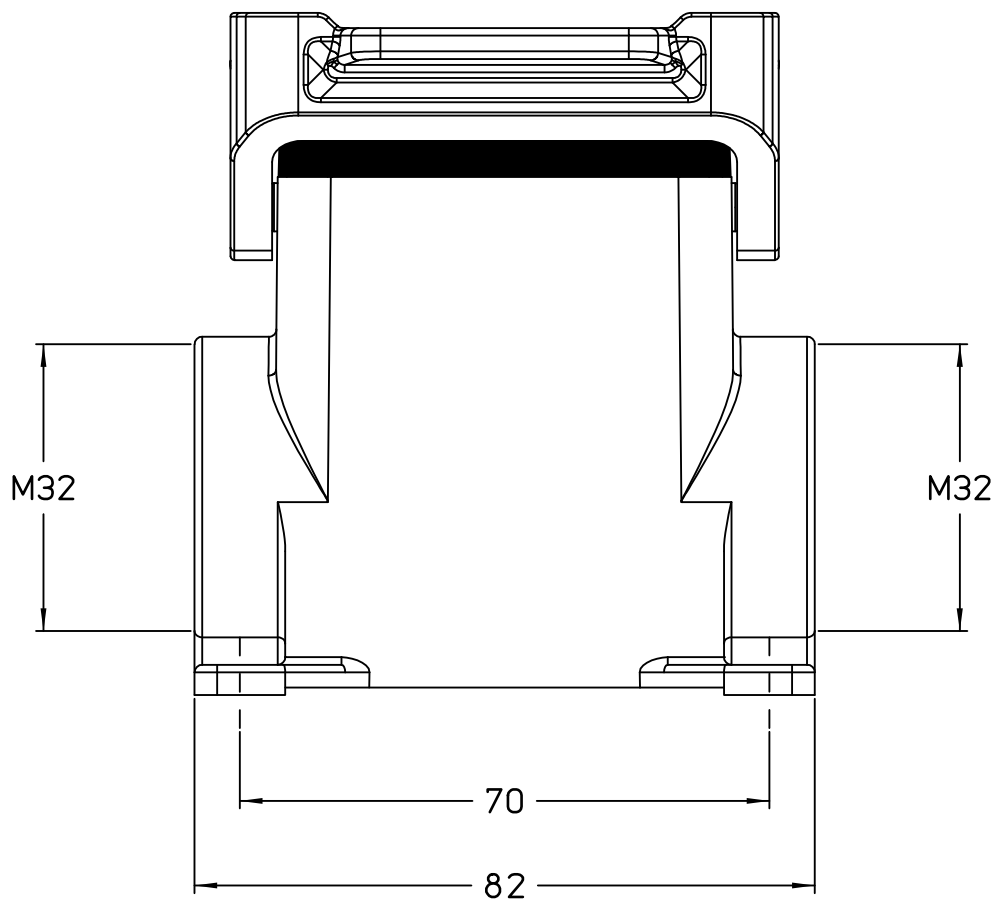

Diritti riservati All rights reserved

1

2

3

Dimensions
in mm

Simplified representation with dimensions without tolerance

Original Size A4

JMPAP 06L232

Date 08/11/23

surface mounting housing, size "44.27", 2x M32 side entries,

Sign. G. Renna

with 1 Jei-P lever

Scale
1:1

1

2

3