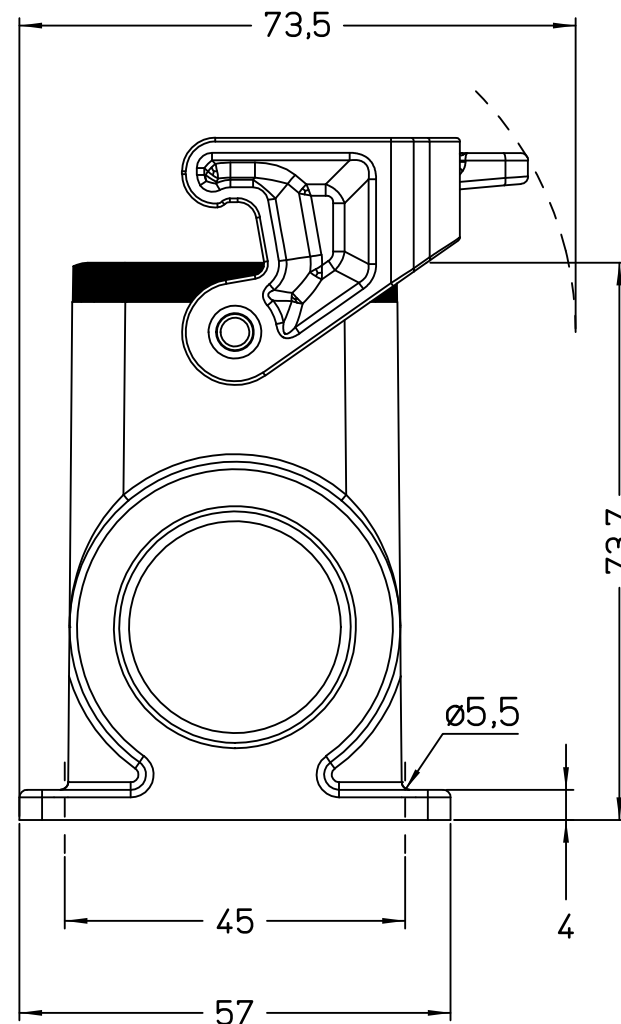

Diritti riservati All rights reserved

1

2

3

Dimensions
in mm

Simplified representation with dimensions without tolerance

Original Size A4

JMPAP 06L232

Date 08/11/23

surface mounting housing, size "44.27", 2x M32 side entries,

Sign. G. Renna

with 1 Jei-P lever

Scale
1:1

1

2

3